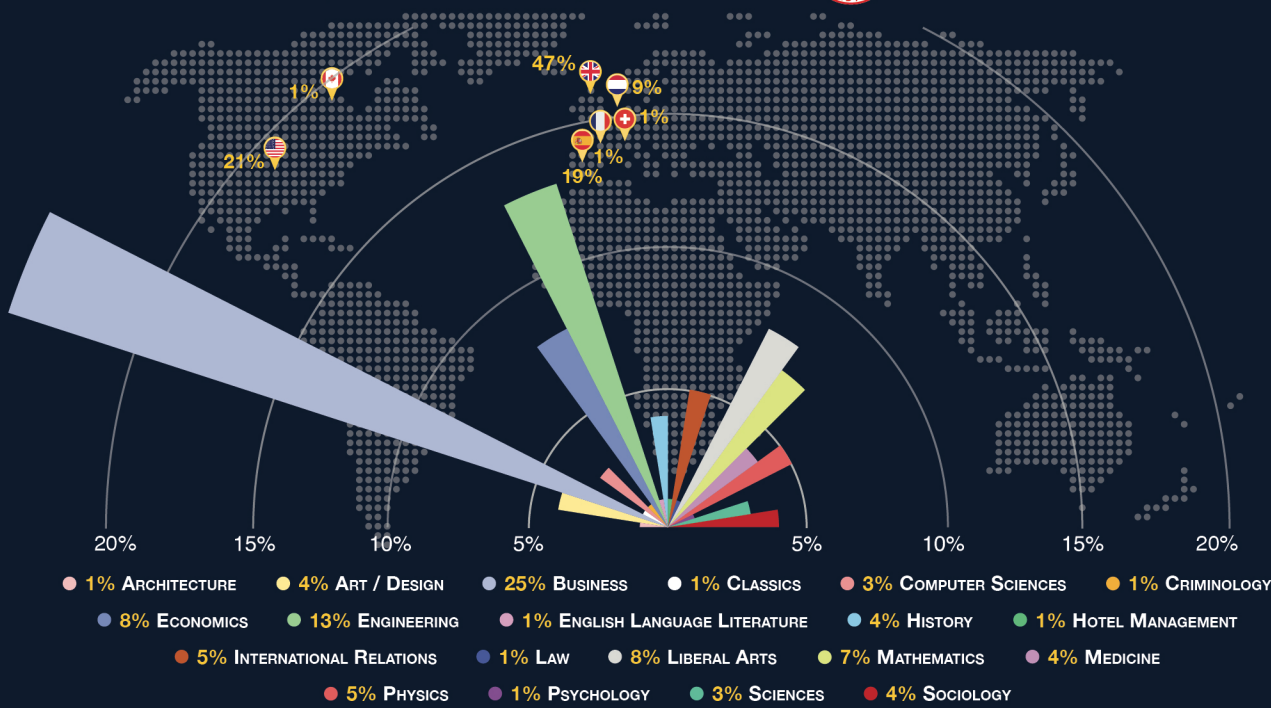

UNIVERSITY OF OXFORD
👤 2 Pupils

UNIVERSITY OF CAMBRIDGE
👤 1 Pupil

STANFORD UNIVERSITY
👤 1 Pupil

IMPERIAL COLLEGE LONDON
👤 2 Pupils

COLUMBIA UNIVERSITY
👤 2 Pupils

ETH ZÜRICH
👤 1 Pupil

UNIVERSITY OF CHICAGO
👤 1 Pupil

UNIVERSITY OF PENNSYLVANIA
👤 2 Pupils

CORNELL UNIVERSITY
👤 1 Pupil

UNIVERSITY COLLEGE LONDON
👤 8 Pupils

DEGREES IN **BUSINESS** WERE THE MOST POPULAR AMONGST THIS YEAR'S RUNNYMEDE GRADUATES, FOLLOWED BY **ENGINEERING**. **LIBERAL ARTS** AND **ECONOMICS** WERE ALSO POPULAR CHOICES, AS WAS **MATHEMATICS**. THESE COURSES ACCOUNT FOR **61%** OF THOSE CHOSEN FOR UNIVERSITY STUDY AMONGST THIS YEAR'S GRADUATING CLASS.

UK BATH	09	👤👤👤👤👤👤👤👤👤
UK UCL	08	👤👤👤👤👤👤👤👤
UK WARWICK	05	👤👤👤👤👤
UK ST. ANDREWS	03	👤👤👤
UK BRISTOL	02	👤👤
UK DURHAM	02	👤👤
UK IMPERIAL	02	👤👤
UK LANCASTER	02	👤👤
UK OXFORD	02	👤👤
UK BRISTOL, WEST OF ENGLAND	01	👤
UK CAMBRIDGE	01	👤
UK CENTRAL ST. MARTINS	01	👤
UK EDINBURGH	01	👤
UK GLASGOW	01	👤
UK HULT BUSINESS SCHOOL	01	👤
UK LSE	01	👤